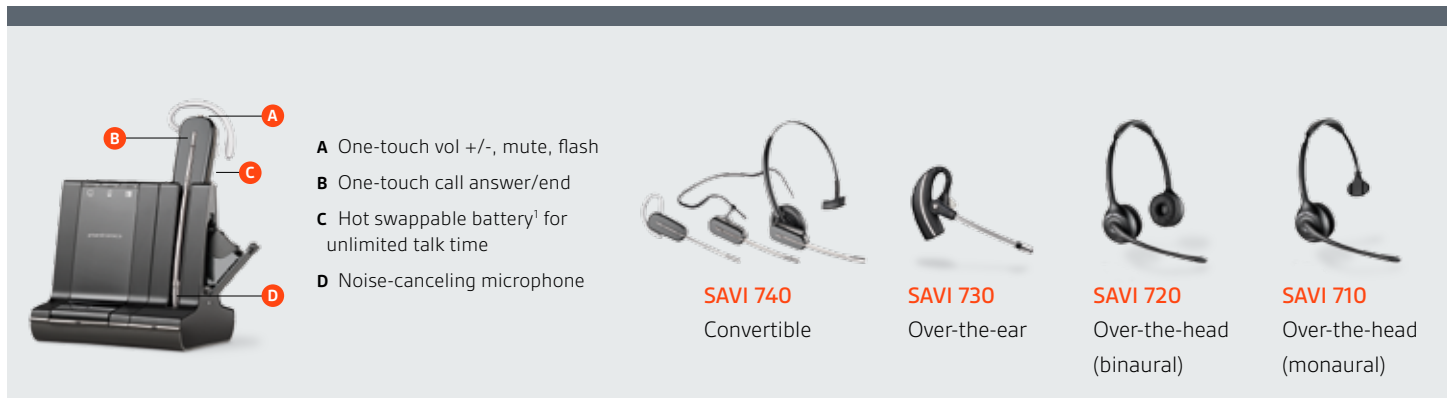

SAVI 700 SERIES

Multiple devices. Singular control.

The Savi 700 series is changing the way productivity-focused office professionals communicate. With multi-device connectivity, an ultra-versatile convertible headset, and up to 350 feet of wireless range, now you can easily manage PC, mobile and desk phone calls with the most intelligent wireless headset system on the market.

Multi-device connectivity

SAVI 700 SERIES

- A** One-touch vol +/-, mute, flash
- B** One-touch call answer/end
- C** Hot swappable battery¹ for unlimited talk time
- D** Noise-canceling microphone

SAVI 740
Convertible

SAVI 730
Over-the-ear

SAVI 720
Over-the-head
(binaural)

SAVI 710
Over-the-head
(monaural)

SUPERIOR CALL MANAGEMENT

- 3-way connectivity to easily switch and mix PC, mobile, and desk phone audio
- Automatically routes mobile audio to whichever device you pick up
- Easily transfer audio between headset and mobile phone to take calls on-the-road
- UC presence automatically updated when on a PC, mobile, or desk phone call
- Energy efficient adaptive power system optimizes for range and talk time
- Conference in up to three additional headsets and guests can continue through multiple calls

SAVI 740 INNOVATIVE DESIGN

- Lightest DECT wireless headset on the market
- Three comfortable wearing styles
- Hot swappable battery¹ for unlimited talk time

ADVANCED DECT WIRELESS SECURITY

- Keep calls and information safe and secure with the latest DECT security certification
- Most secure DECT headset on the market certified by DECT Forum