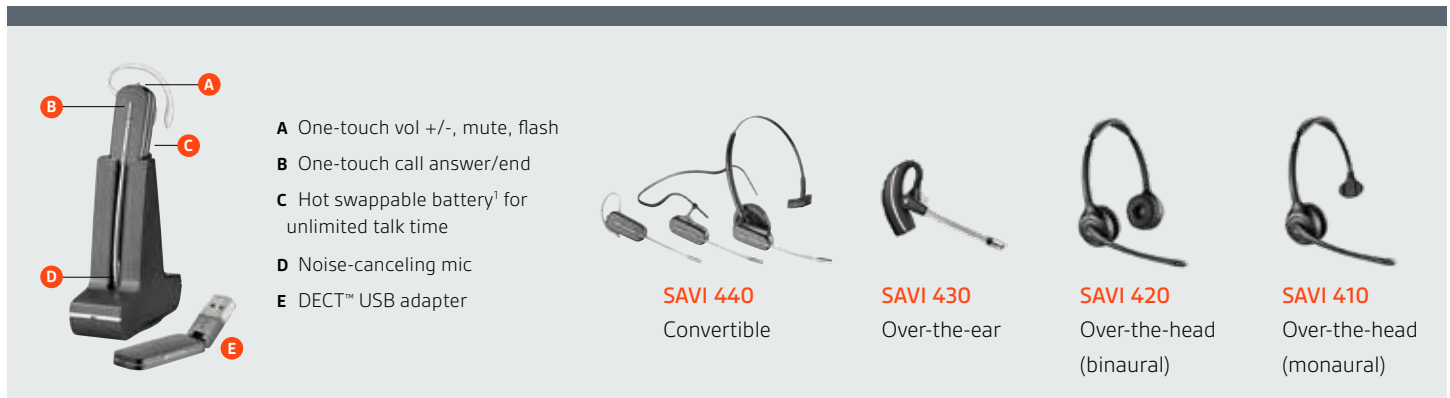

## SAVI 400 SERIES

Wireless freedom that won't weigh you down

The Savi 400 Series offers the highest level of wearing style choice and best-in-class PC audio in a convenient, portable package. Whether you are in the office or remote, enjoy excellent audio quality, the ability to roam up to 300 feet from your PC, and a high-quality carrying case for increased portability.

## SUPERIOR CALL MANAGEMENT

- Manage PC voice communications with the only portable DECT™ wireless system on the market
- Hot swappable battery<sup>1</sup> (W440) lets you change battery mid-conversation delivering unlimited talk time
- One-touch call answer/end/flash, vol+/-, and mute from the headset for simple PC call management
- An energy-efficient adaptive power system, delivers longer talk and standby times

<sup>1</sup> Unlimited talk time with deluxe charging cradle kit, comes standard with the Savi 445. Available as an accessory with Savi 440.

<sup>2</sup> Download the latest release of Plantronics Hub to get one-touch call answer/end with these softphones.