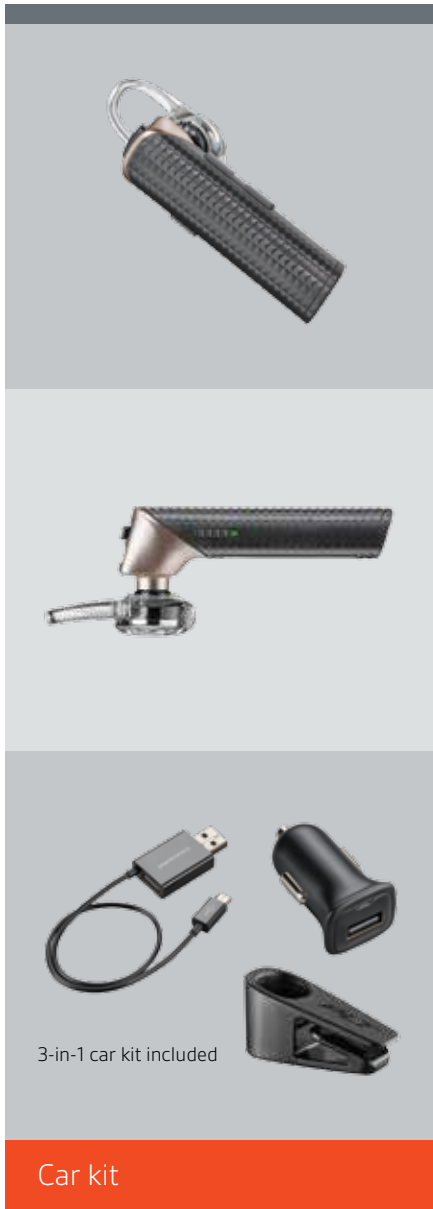

SPECIFICATIONS

Talk time	Up to 7 hours¹
Standby time	Up to 11 days¹
DeepSleep standby time	Up to 6 months¹
Weight	7.5 grams
HD audio	Enhances call clarity when used with phones and mobile service that support wideband
Multipoint technology	Pair and maintain connections with two phones and answer calls from either phone
Smartphone voice control	Activate Siri, Cortana, and Google smartphone assistants
Headset controls	Power on/off, volume up/down, call answer/end, and last number redial²
Status alerts	Select English, Japanese, or Korean for status alerts on remaining talk time, battery level, and more
Bluetooth version	Bluetooth v4.1 with A2DP for music and audio streaming, Hands-Free Profile (HFP) 1.6 and Headset Profile (HSP) 1.1
Charge connector	Micro USB (120 minutes for full charge)
Battery type	Rechargeable non-replaceable lithium ion polymer
Operating + storage temperature	0-40°C (32°F-104°F)
Operating distance (range)	Up to 10 meters from phone or tablet
Service and support	1-year limited warranty

1. Performance is dependent upon battery and may vary by device 2. If supported by phone and phone provider

For more information about other Plantronics products, please visit our website at www.plantronics.com. For help pairing, visit www.plantronics.com/pairing.

Car kit

TRY OUR APPS
plantronics.com/apps

Plantronics Hub