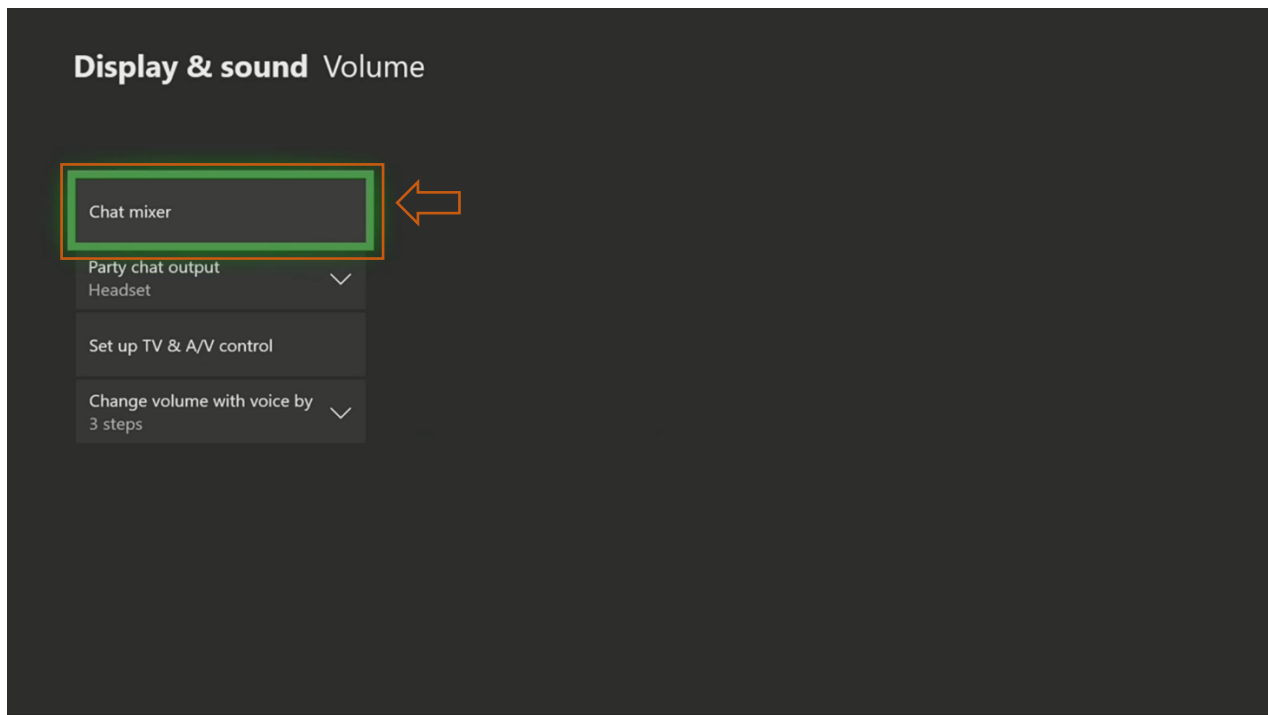

How to adjust the chat mixer settings your Xbox.

FOLLOW THE NEXT STEPS TO ADJUST THE CHAT MIXER SETTINGS ON YOUR XBOX CONSOLE.

1. On the home screen go **Settings**.

2. Go to **Display & sound** then select **Volume**.

3. Choose the option **Chat Mixer**, then select the desired setting.

- Go back to the **Volume** menu and select **Party chat output**.

5. Select **Headset** to complete the set up.