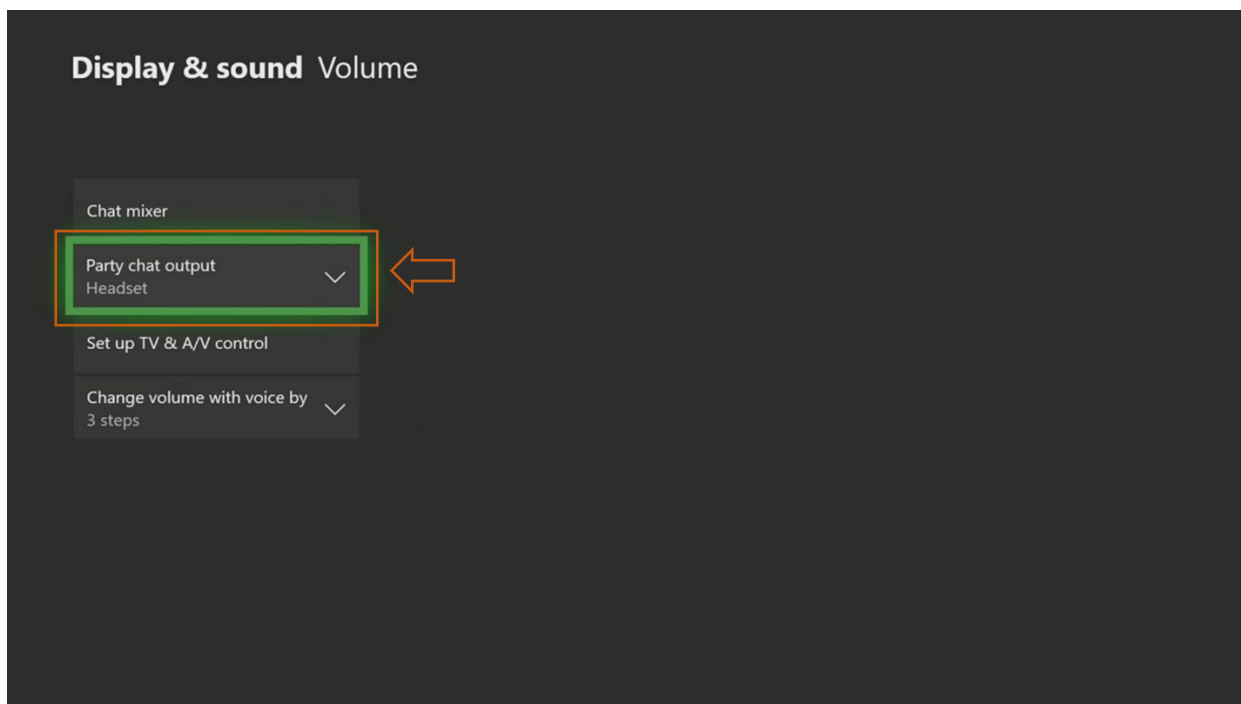

How to adjust the chat mixer settings your Xbox.

FOLLOW THE NEXT STEPS TO ADJUST THE CHAT MIXER SETTINGS ON YOUR XBOX CONSOLE.

1. On the home screen go **Settings**.

2. Go to **Display & sound** then select **Volume**.

3. Choose the option **Chat Mixer**, then select the desired setting.

- Go back to the **Volume** menu and select **Party chat output**.

5. Select **Headset** to complete the set up.