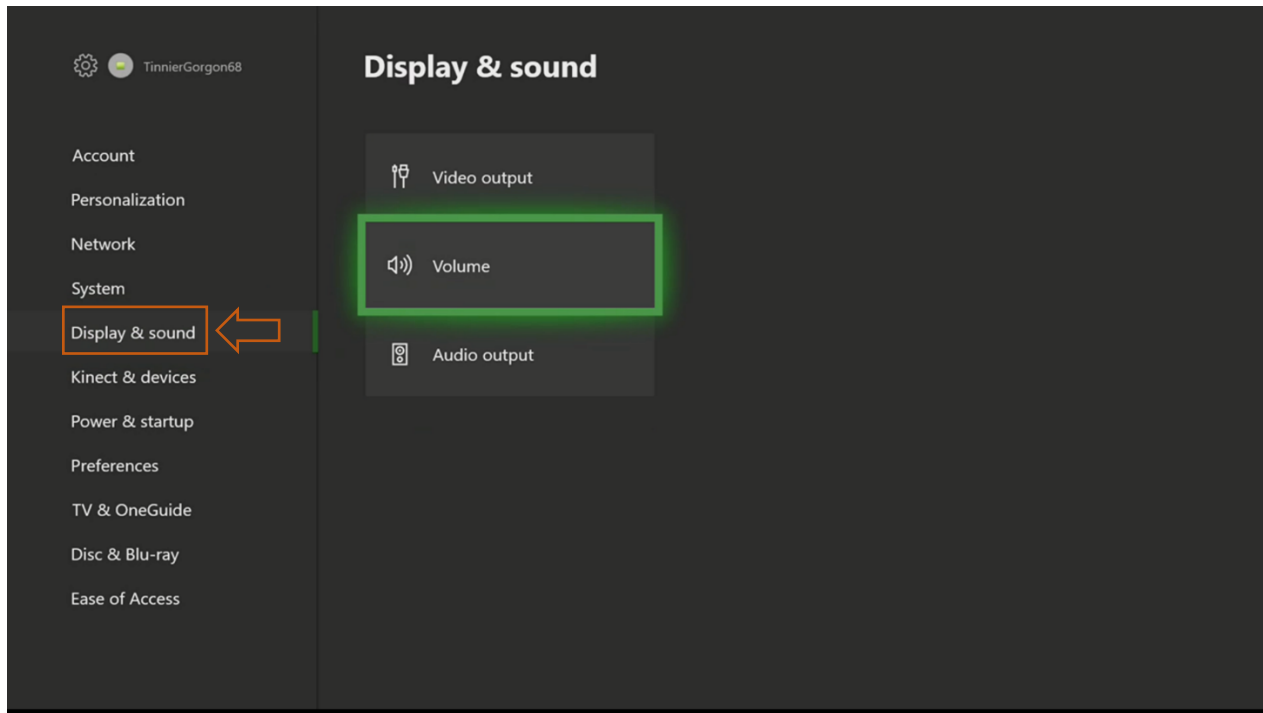

How to adjust the chat mixer settings your Xbox.

FOLLOW THE NEXT STEPS TO ADJUST THE CHAT MIXER SETTINGS ON YOUR XBOX CONSOLE.

1. On the home screen go **Settings**.

2. Go to **Display & sound** then select **Volume**.

3. Choose the option **Chat Mixer**, then select the desired setting.

- Go back to the **Volume** menu and select **Party chat output**.

5. Select **Headset** to complete the set up.