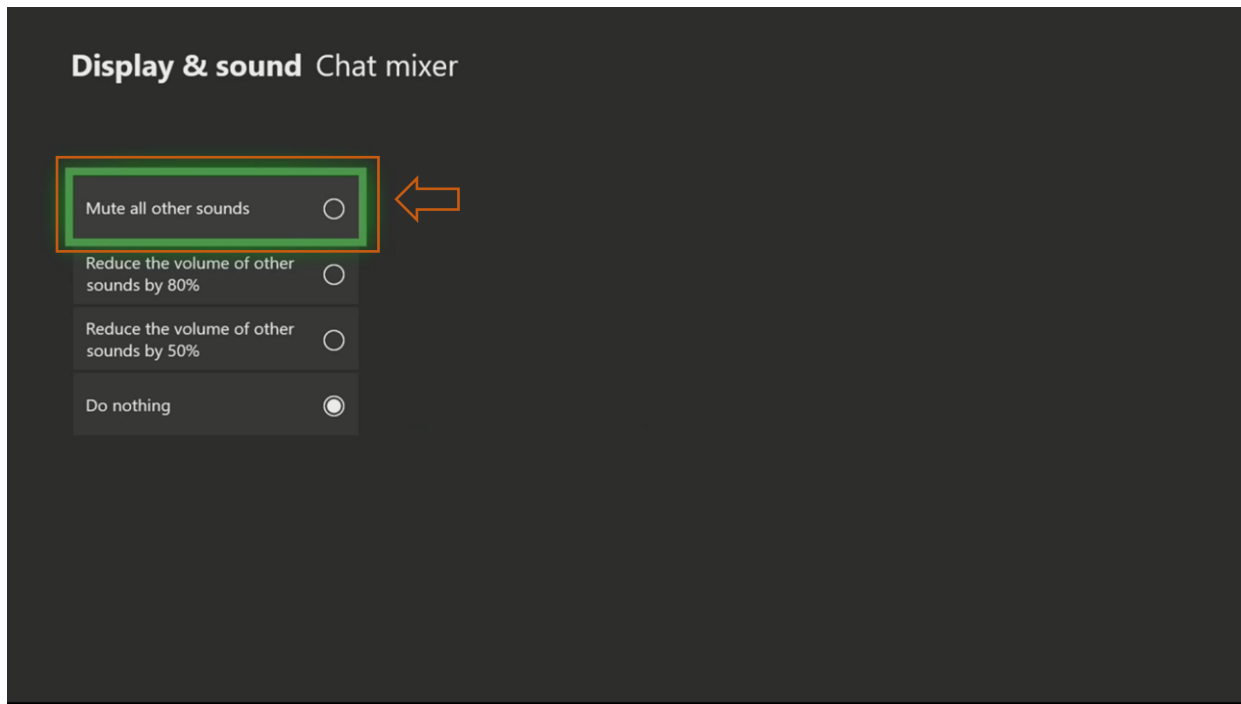

How to adjust the chat mixer settings your Xbox.

FOLLOW THE NEXT STEPS TO ADJUST THE CHAT MIXER SETTINGS ON YOUR XBOX CONSOLE.

1. On the home screen go **Settings**.

2. Go to **Display & sound** then select **Volume**.

3. Choose the option **Chat Mixer**, then select the desired setting.

- Go back to the **Volume** menu and select **Party chat output**.

5. Select **Headset** to complete the set up.