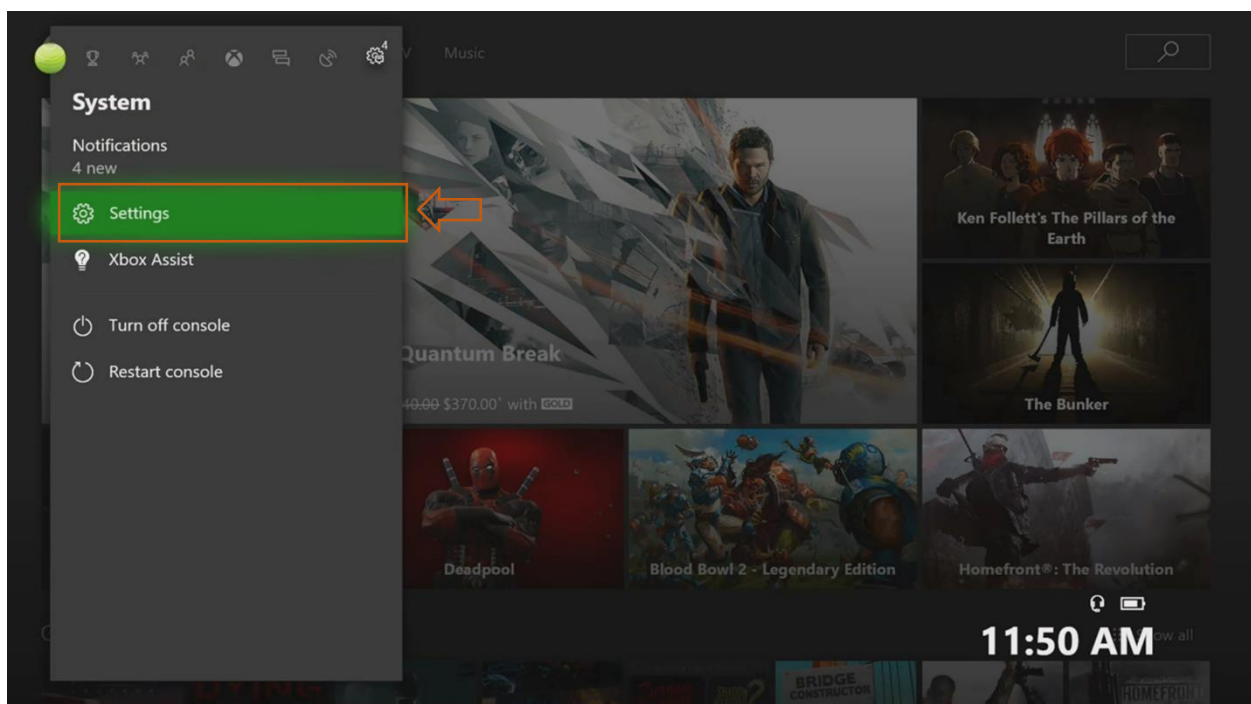

How to adjust the chat mixer settings your Xbox.

FOLLOW THE NEXT STEPS TO ADJUST THE CHAT MIXER SETTINGS ON YOUR XBOX CONSOLE.

1. On the home screen go **Settings**.

2. Go to **Display & sound** then select **Volume**.

3. Choose the option **Chat Mixer**, then select the desired setting.

- Go back to the **Volume** menu and select **Party chat output**.

5. Select **Headset** to complete the set up.