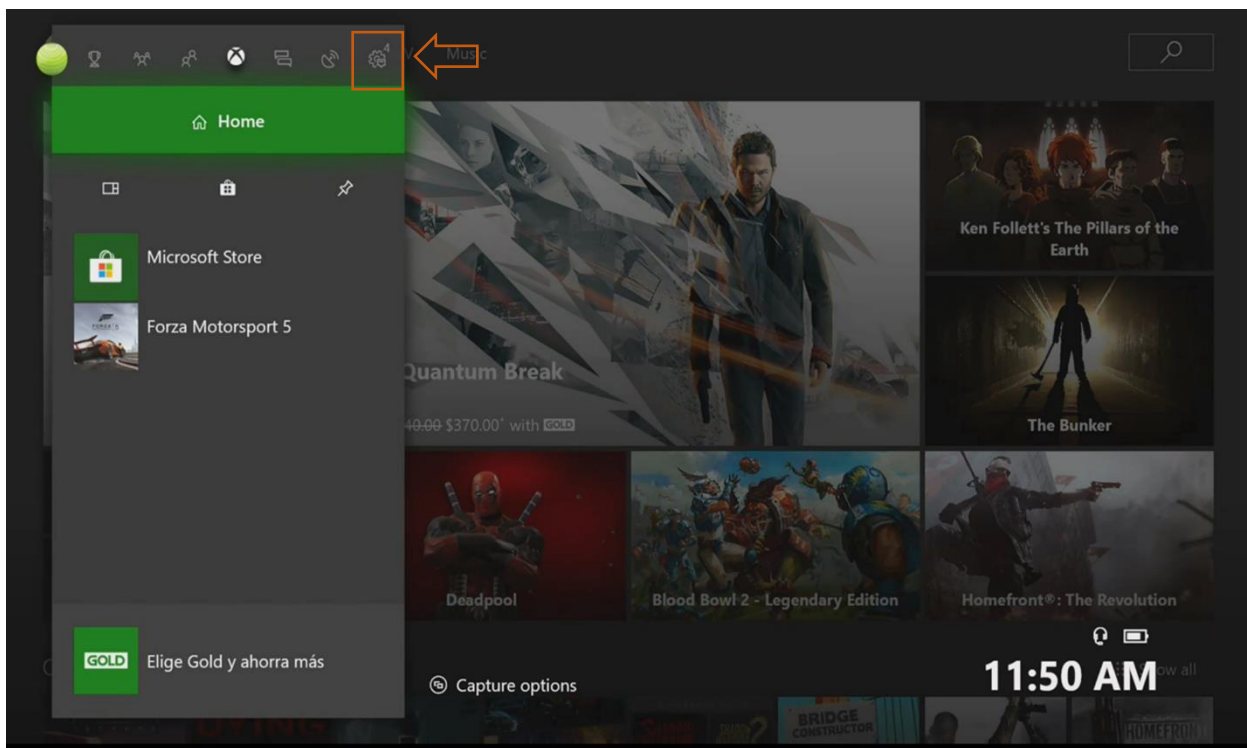

How to adjust the chat mixer settings your Xbox.

FOLLOW THE NEXT STEPS TO ADJUST THE CHAT MIXER SETTINGS ON YOUR XBOX CONSOLE.

1. On the home screen go **Settings**.

2. Go to **Display & sound** then select **Volume**.

3. Choose the option **Chat Mixer**, then select the desired setting.

- Go back to the **Volume** menu and select **Party chat output**.

5. Select **Headset** to complete the set up.